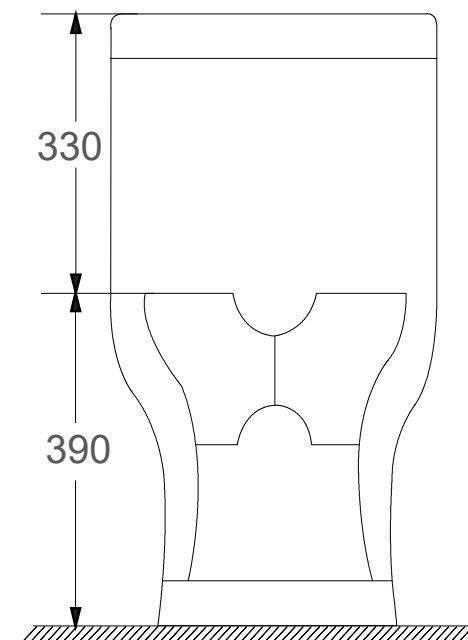

SRTWC287

Washdown Flushing System
Dimension : L680 x W360 x H720mm
S-Trap : Bottom Outlet 150, 200, 250mm
P-Trap : Horizontal Outlet 180mm
**PP Material Seat Cover*