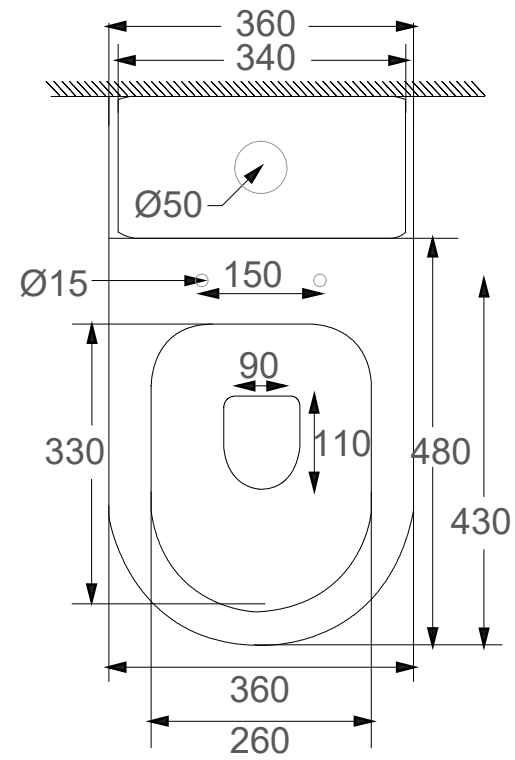

SRTWC287

Washdown Flushing System
Dimension : L680 x W360 x H720mm
S-Trap : Bottom Outlet 150, 200, 250mm
P-Trap : Horizontal Outlet 180mm
**PP Material Seat Cover*