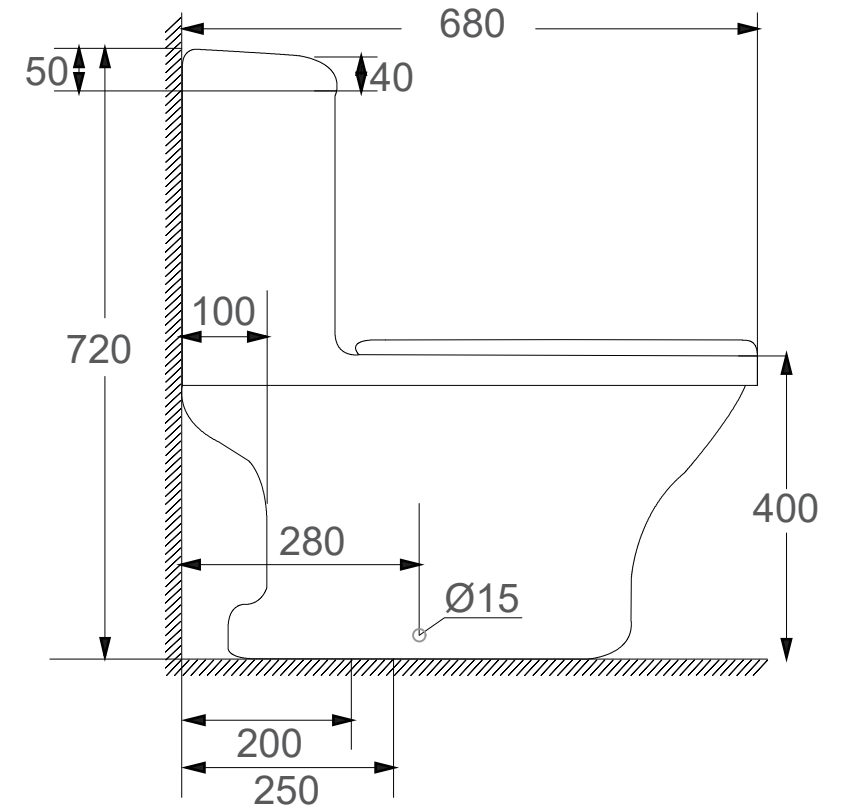

SRTWC287

Washdown Flushing System
Dimension : L680 x W360 x H720mm
S-Trap : Bottom Outlet 150, 200, 250mm
P-Trap : Horizontal Outlet 180mm
**PP Material Seat Cover*